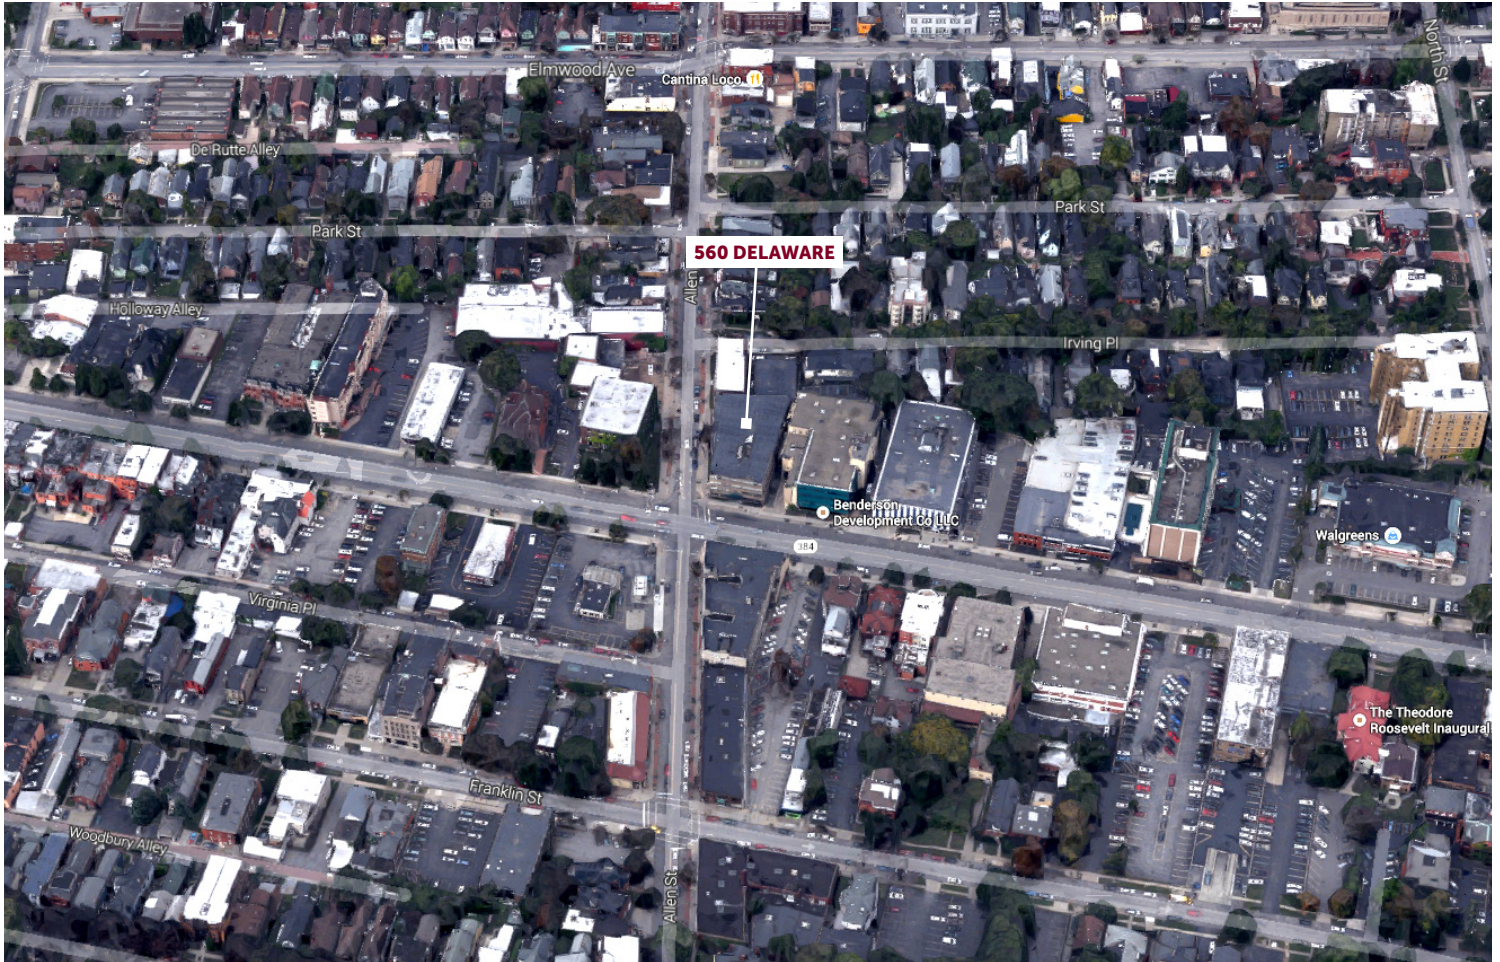

FOR
LEASE

560 DELAWARE

560 Delaware Avenue, Buffalo, NY 14202

PROPERTY FEATURES:

Build to suite and move in space available at this building. Located directly on NFTA Metro Bus routes and walking distance to NFTA Metro Rail line.

Landlord provided janitorial services. Restaurants, Buffalo Niagara Medical Campus, and Allentown amenities within walking distance.

1st Floor – 2,226/sf office/retail
2nd Floor – 2,605/sf office

For more information, contact the
Commercial Leasing Office
Leasing@EllicottDevelopment.com
EllicottDevelopment.com