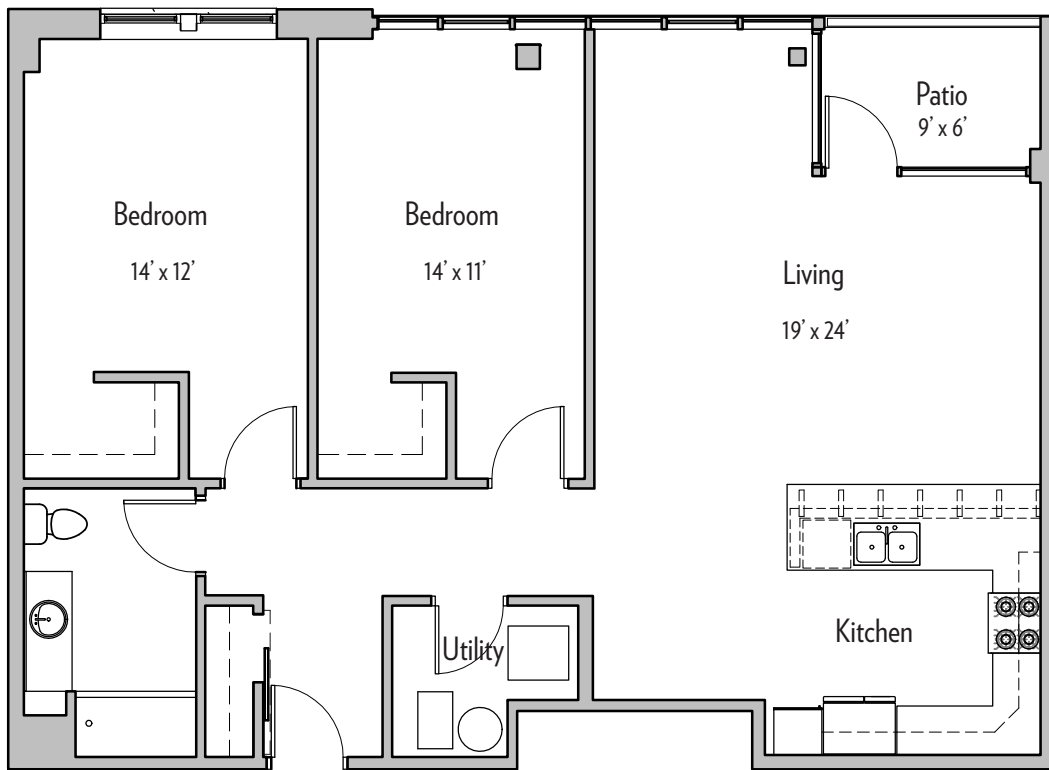

## FLOOR PLANS

905 ELMWOOD AVENUE  
BUFFALO, NY 14213

APT. 201, 301  
1121 SF

905 ELMWOOD AVENUE  
BUFFALO, NY 14213

APT. 203, 303, 402  
1025 SF

905 ELMWOOD AVENUE  
 BUFFALO, NY 14213

APT. 204, 304, 403  
 1556 SF

905 ELMWOOD AVENUE  
BUFFALO, NY 14213

APT. 205, 305  
1216 SF

905 ELMWOOD AVENUE  
BUFFALO, NY 14213

APT. 206, 306  
1,375 SF

905 ELMWOOD AVENUE  
BUFFALO, NY 14213

APT. 208, 308  
1036 SF

905 ELMWOOD AVENUE  
BUFFALO, NY 14213