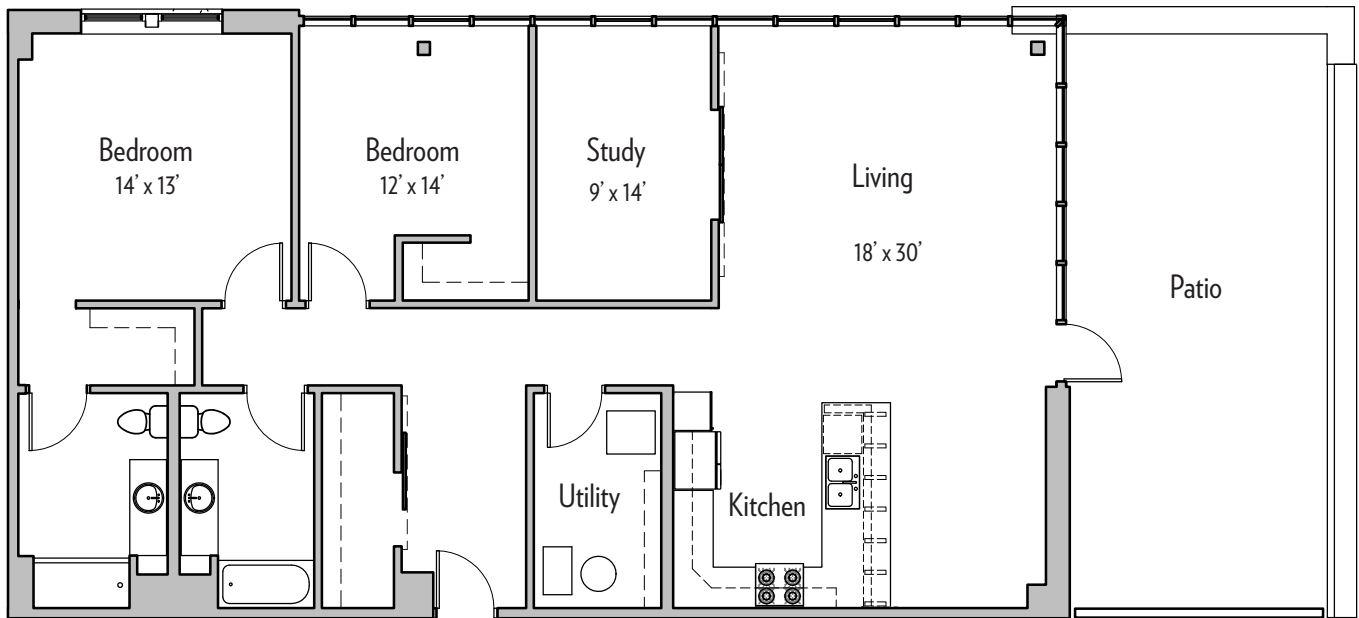

## FLOOR PLANS

905 ELMWOOD AVENUE  
BUFFALO, NY 14213

APT. 201, 301  
1121 SF

905 ELMWOOD AVENUE  
BUFFALO, NY 14213

APT. 203, 303, 402  
1025 SF

905 ELMWOOD AVENUE  
 BUFFALO, NY 14213

APT. 204, 304, 403  
 1556 SF

905 ELMWOOD AVENUE  
BUFFALO, NY 14213

APT. 205, 305  
1216 SF

905 ELMWOOD AVENUE  
BUFFALO, NY 14213

APT. 206, 306  
1,375 SF

905 ELMWOOD AVENUE  
BUFFALO, NY 14213

APT. 208, 308  
1036 SF

905 ELMWOOD AVENUE  
BUFFALO, NY 14213

APT. 404  
1613 SF

905 ELMWOOD AVENUE  
BUFFALO, NY 14213

APT. 405  
1285 SF