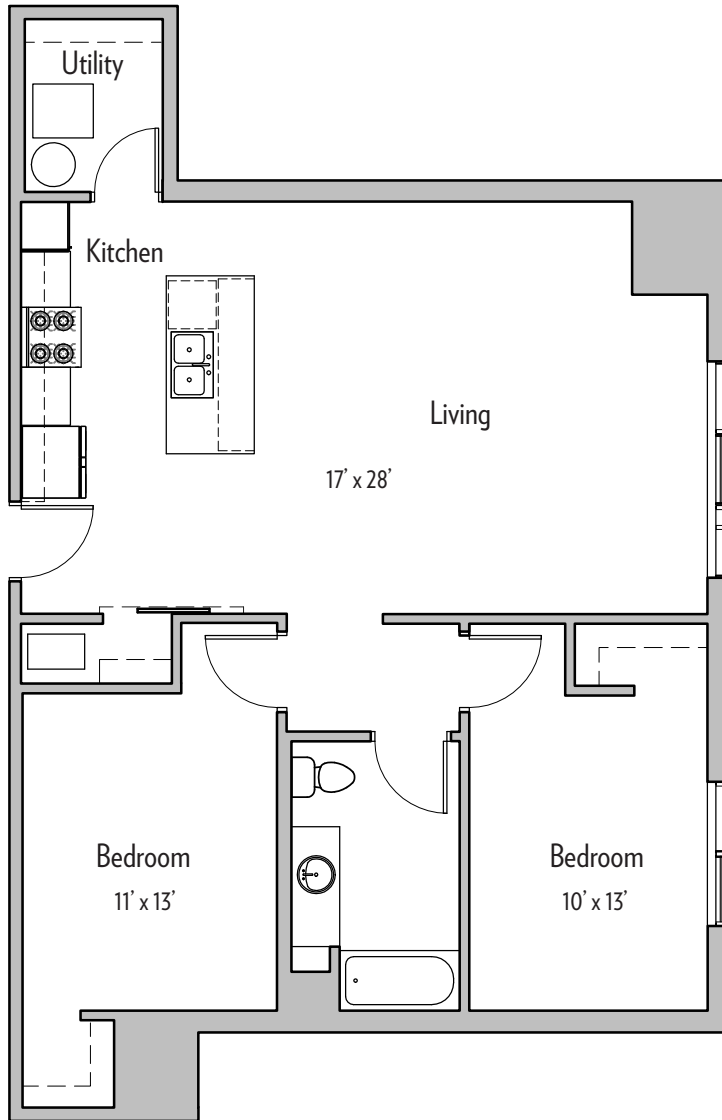

## FLOOR PLANS

905 ELMWOOD AVENUE  
BUFFALO, NY 14213

APT. 201, 301  
1121 SF

905 ELMWOOD AVENUE  
BUFFALO, NY 14213

APT. 203, 303, 402  
1025 SF

905 ELMWOOD AVENUE  
 BUFFALO, NY 14213

APT. 204, 304, 403  
 1556 SF

905 ELMWOOD AVENUE  
BUFFALO, NY 14213

APT. 205, 305  
1216 SF

905 ELMWOOD AVENUE  
BUFFALO, NY 14213

APT. 206, 306  
1,375 SF

905 ELMWOOD AVENUE  
BUFFALO, NY 14213

APT. 208, 308  
1036 SF

905 ELMWOOD AVENUE  
BUFFALO, NY 14213

APT. 404  
1613 SF

905 ELMWOOD AVENUE  
BUFFALO, NY 14213

APT. 405  
1285 SF