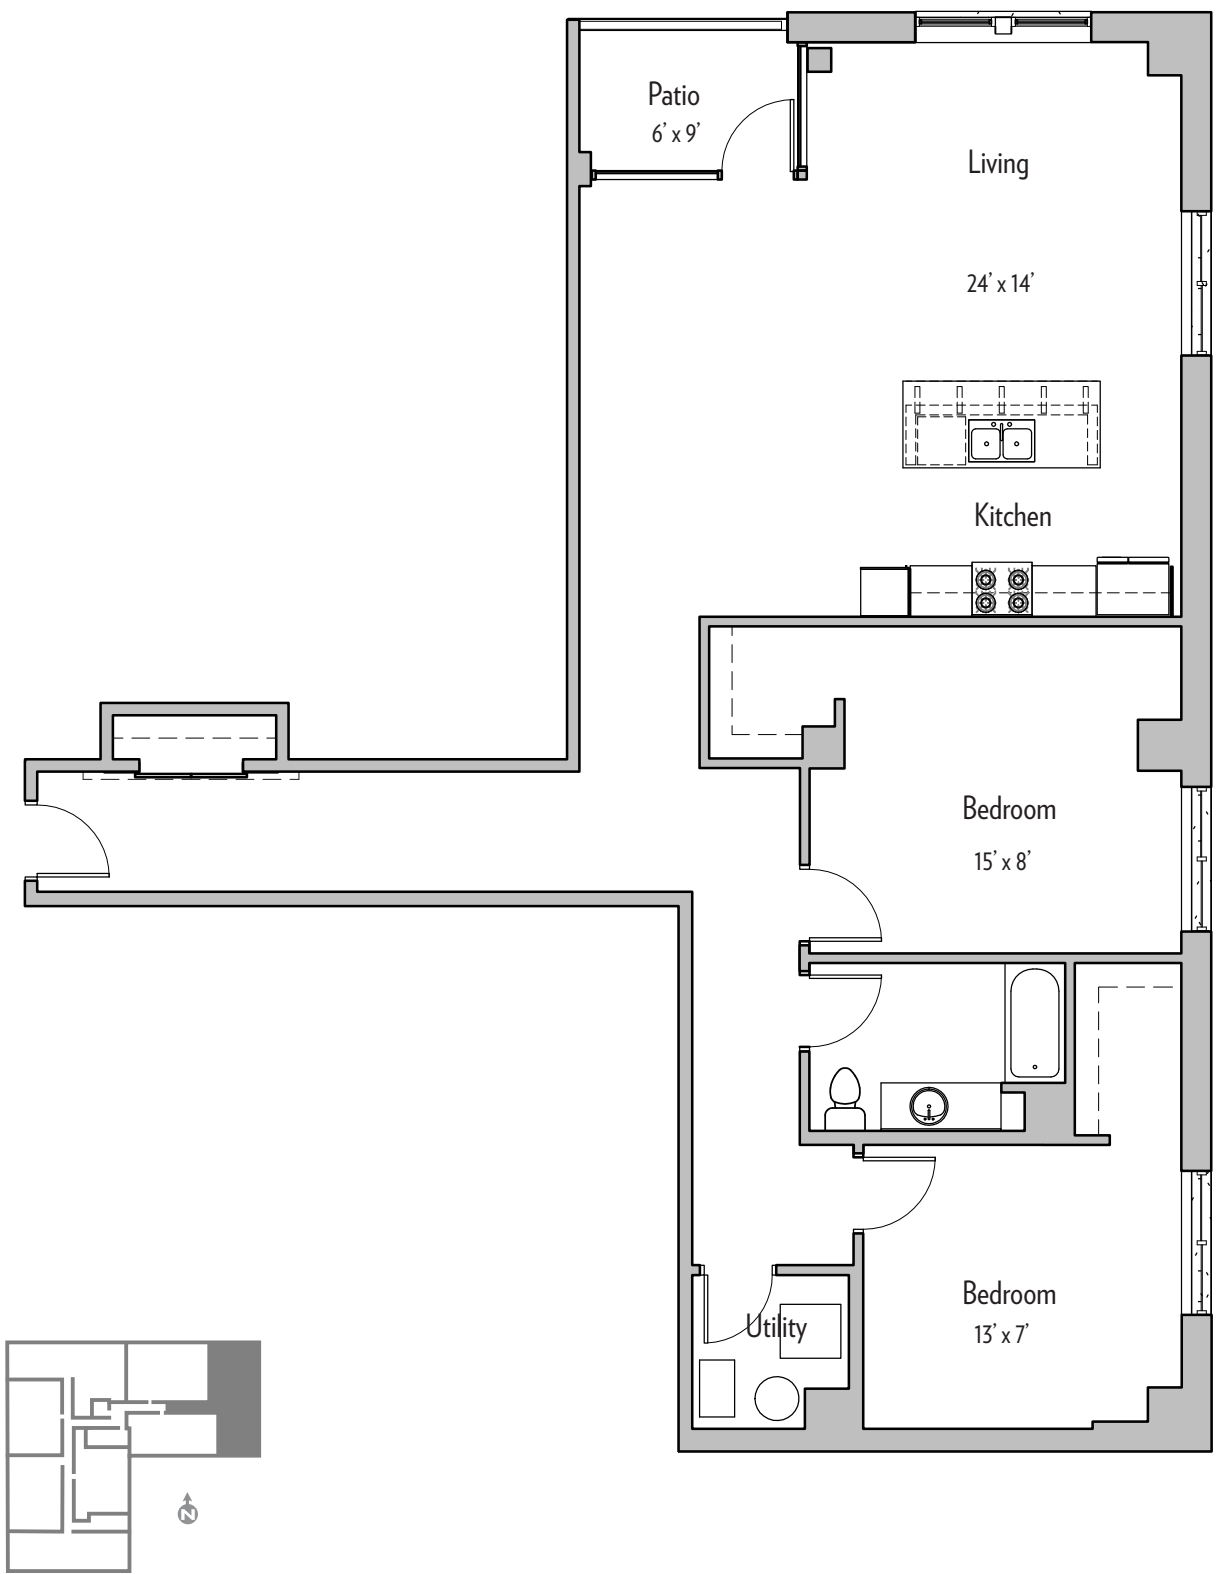

## FLOOR PLANS

905 ELMWOOD AVENUE  
BUFFALO, NY 14213

APT. 201, 301  
1121 SF

905 ELMWOOD AVENUE  
BUFFALO, NY 14213

APT. 203, 303, 402  
1025 SF

905 ELMWOOD AVENUE  
 BUFFALO, NY 14213

APT. 204, 304, 403  
 1556 SF

905 ELMWOOD AVENUE  
BUFFALO, NY 14213

APT. 205, 305  
1216 SF

905 ELMWOOD AVENUE  
BUFFALO, NY 14213

APT. 206, 306  
1,375 SF

905 ELMWOOD AVENUE  
BUFFALO, NY 14213

APT. 208, 308  
1036 SF

905 ELMWOOD AVENUE  
BUFFALO, NY 14213