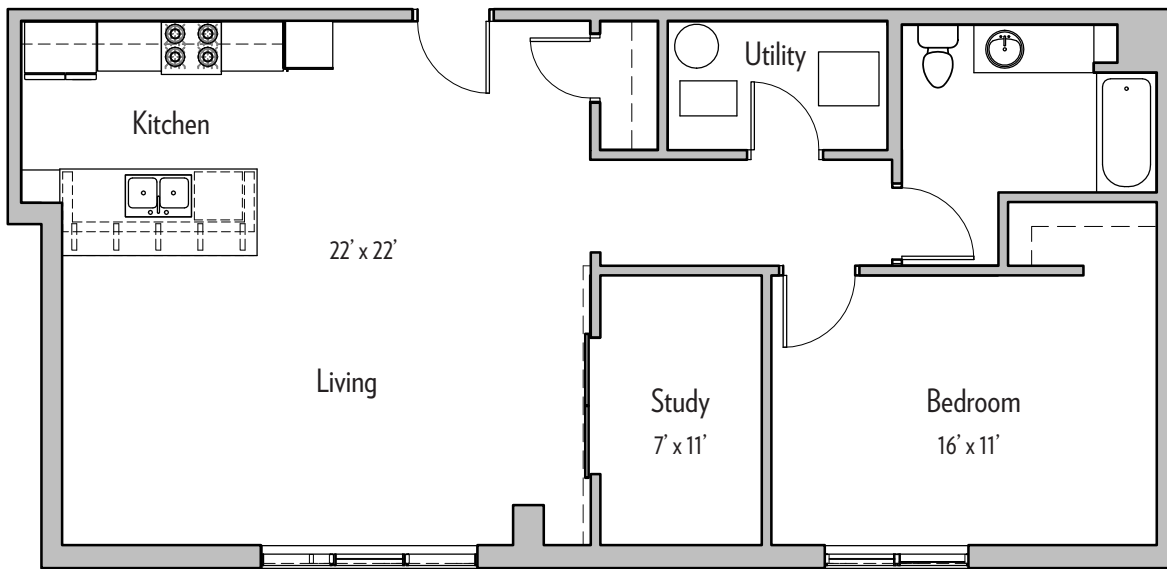

## FLOOR PLANS

905 ELMWOOD AVENUE  
BUFFALO, NY 14213

APT. 201, 301  
1121 SF

905 ELMWOOD AVENUE  
BUFFALO, NY 14213

APT. 203, 303, 402  
1025 SF

905 ELMWOOD AVENUE  
 BUFFALO, NY 14213

APT. 204, 304, 403  
 1556 SF

905 ELMWOOD AVENUE  
BUFFALO, NY 14213

APT. 205, 305  
1216 SF

905 ELMWOOD AVENUE  
BUFFALO, NY 14213

APT. 206, 306  
1,375 SF

905 ELMWOOD AVENUE  
BUFFALO, NY 14213

APT. 208, 308  
1036 SF

905 ELMWOOD AVENUE  
BUFFALO, NY 14213

APT. 404  
1613 SF

905 ELMWOOD AVENUE  
BUFFALO, NY 14213

APT. 405  
1285 SF