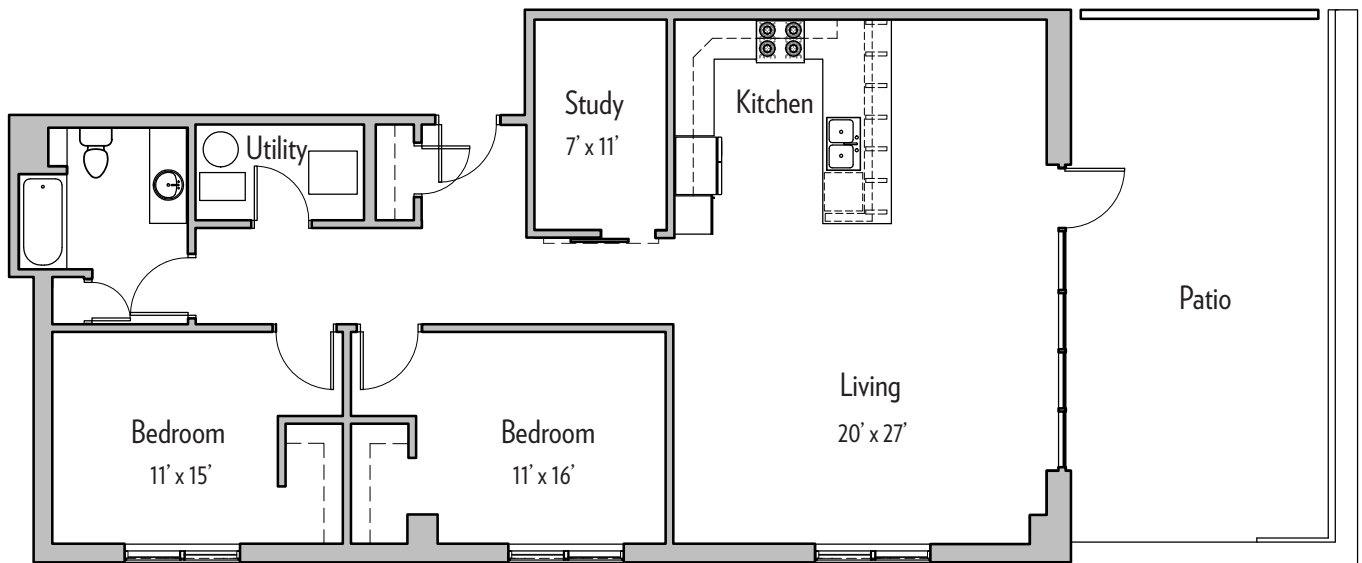

## FLOOR PLANS

905 ELMWOOD AVENUE  
BUFFALO, NY 14213

APT. 201, 301  
1121 SF

905 ELMWOOD AVENUE  
BUFFALO, NY 14213

APT. 203, 303, 402  
1025 SF

905 ELMWOOD AVENUE  
 BUFFALO, NY 14213

APT. 204, 304, 403  
 1556 SF

905 ELMWOOD AVENUE  
BUFFALO, NY 14213

APT. 205, 305  
1216 SF

905 ELMWOOD AVENUE  
BUFFALO, NY 14213

APT. 206, 306  
1,375 SF

905 ELMWOOD AVENUE  
BUFFALO, NY 14213

APT. 208, 308  
1036 SF

905 ELMWOOD AVENUE  
BUFFALO, NY 14213

APT. 404  
1613 SF

905 ELMWOOD AVENUE  
BUFFALO, NY 14213

APT. 405  
1285 SF