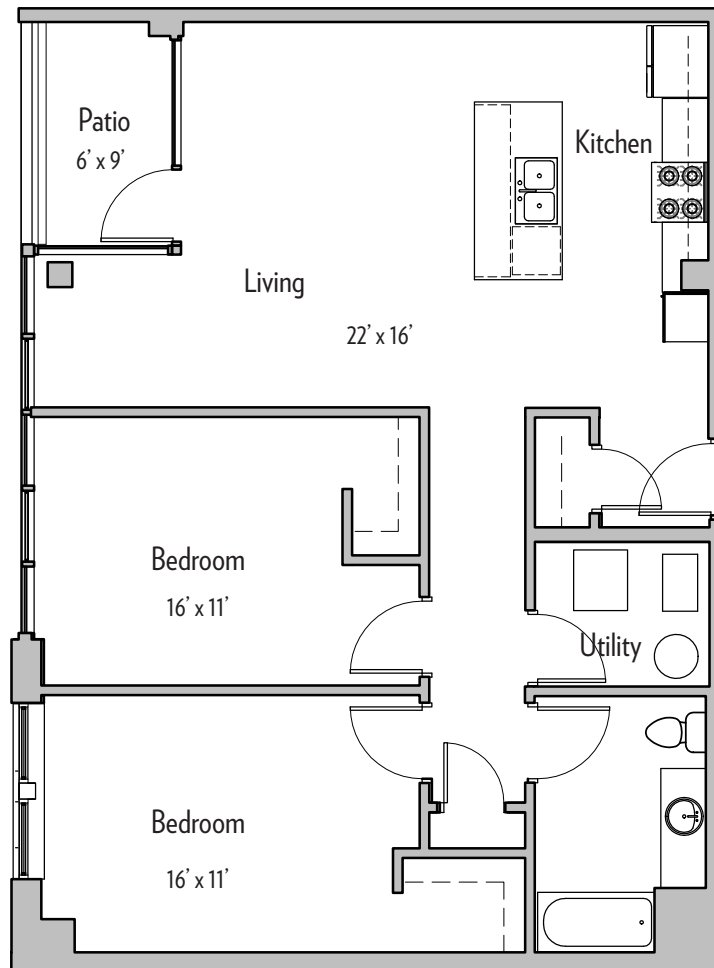

# 905 ELMWOOD

## FLOOR PLANS

905 ELMWOOD AVENUE  
BUFFALO, NY 14213

APT. 201, 301  
1121 SF

905 ELMWOOD AVENUE  
BUFFALO, NY 14213

APT. 203, 303, 402  
1025 SF

905 ELMWOOD AVENUE  
 BUFFALO, NY 14213

APT. 204, 304, 403  
 1556 SF

905 ELMWOOD AVENUE  
BUFFALO, NY 14213

APT. 205, 305  
1216 SF

905 ELMWOOD AVENUE  
BUFFALO, NY 14213

APT. 206, 306  
1,375 SF

905 ELMWOOD AVENUE  
BUFFALO, NY 14213

APT. 208, 308  
1036 SF

905 ELMWOOD AVENUE  
BUFFALO, NY 14213