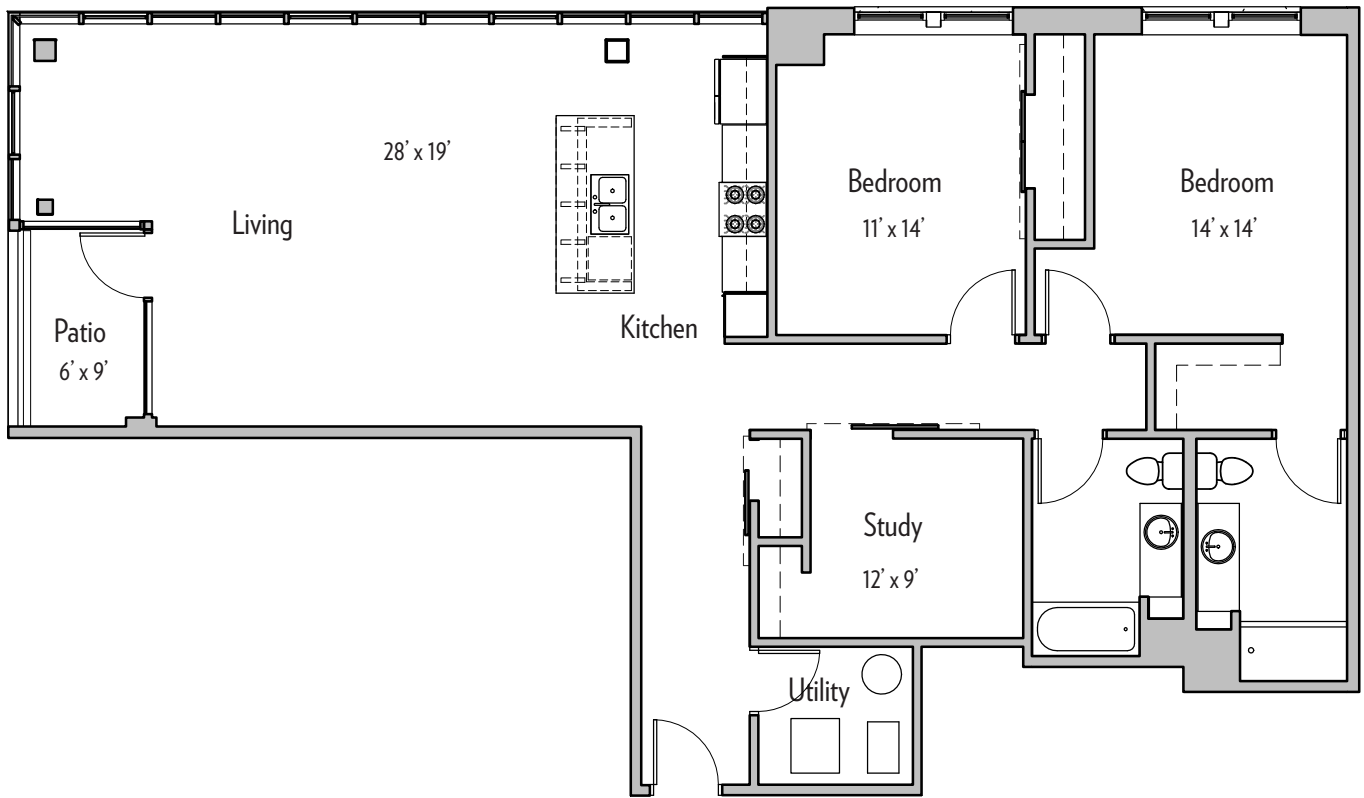

## FLOOR PLANS

905 ELMWOOD AVENUE  
BUFFALO, NY 14213

APT. 201, 301  
1121 SF

905 ELMWOOD AVENUE  
BUFFALO, NY 14213

APT. 203, 303, 402  
1025 SF

905 ELMWOOD AVENUE  
 BUFFALO, NY 14213

APT. 204, 304, 403  
 1556 SF

905 ELMWOOD AVENUE  
BUFFALO, NY 14213

APT. 205, 305  
1216 SF

905 ELMWOOD AVENUE  
BUFFALO, NY 14213

APT. 206, 306  
1,375 SF

905 ELMWOOD AVENUE  
BUFFALO, NY 14213

APT. 208, 308  
1036 SF

905 ELMWOOD AVENUE  
BUFFALO, NY 14213