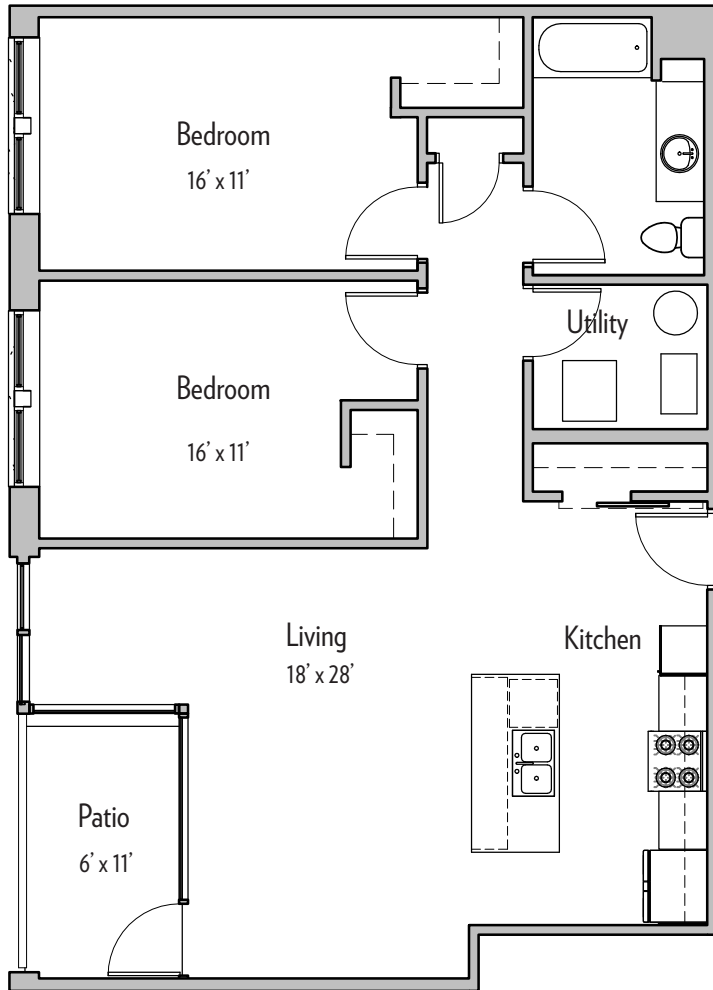

## FLOOR PLANS

905 ELMWOOD AVENUE  
BUFFALO, NY 14213

APT. 201, 301  
1121 SF

905 ELMWOOD AVENUE  
BUFFALO, NY 14213

APT. 203, 303, 402  
1025 SF

905 ELMWOOD AVENUE  
 BUFFALO, NY 14213

APT. 204, 304, 403  
 1556 SF

905 ELMWOOD AVENUE  
BUFFALO, NY 14213

APT. 205, 305  
1216 SF

905 ELMWOOD AVENUE  
BUFFALO, NY 14213

APT. 206, 306  
1,375 SF

905 ELMWOOD AVENUE  
BUFFALO, NY 14213

APT. 208, 308  
1036 SF

905 ELMWOOD AVENUE  
BUFFALO, NY 14213

APT. 404  
1613 SF

905 ELMWOOD AVENUE  
BUFFALO, NY 14213

APT. 405  
1285 SF