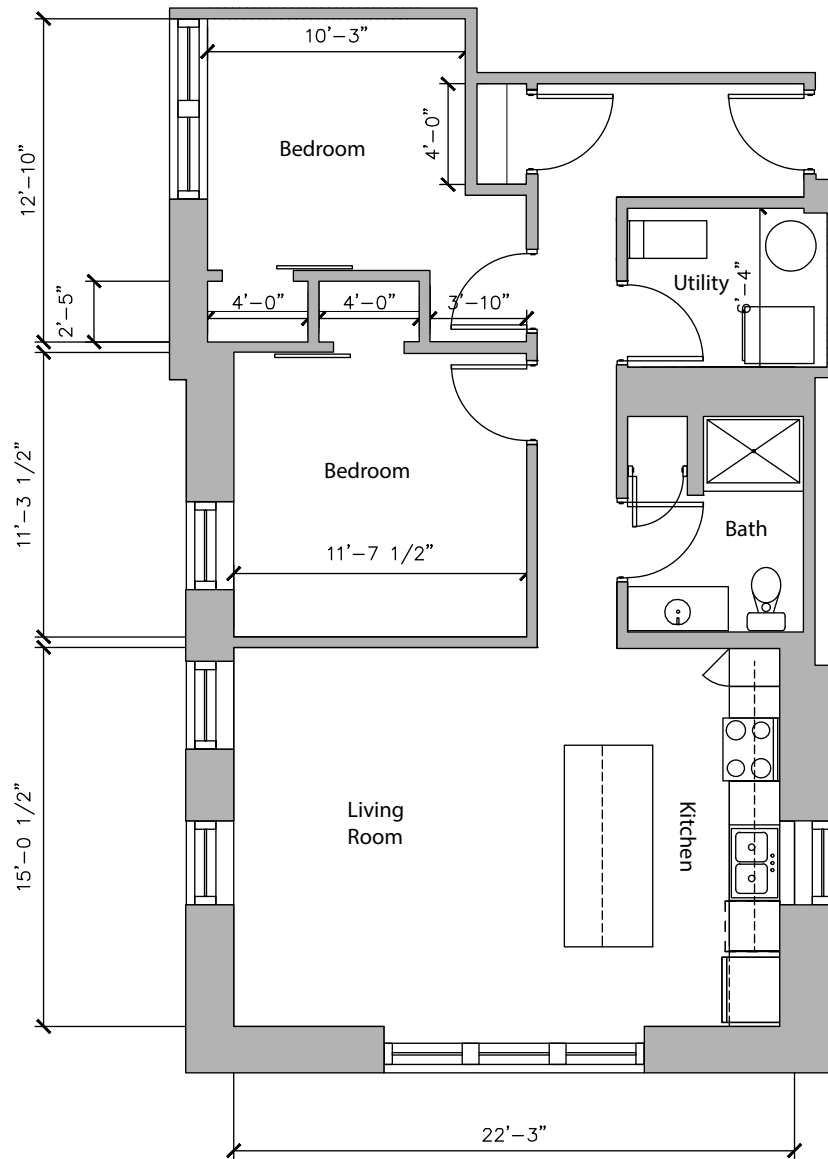

936

DELAWARE

FLOOR PLANS

936
 DELAWARE

ELLCOTT
 DEVELOPMENT

APT 301
 1 BEDROOM, 1 BATH - 794 SF

936
 DELAWARE

ELLCOTT
 DEVELOPMENT

APT 302
 2 BEDROOM, 1 BATH - 800 SF

936
DELAWARE

ELLICOTT
DEVELOPMENT

APT 303

1 BEDROOM, 1 BATH - 793 SF

936
 DELAWARE

ELLICOTT
 DEVELOPMENT

APT 304
 2 BEDROOM, 1 BATH - 935 SF

936
DELAWARE

ELLCOTT
DEVELOPMENT

APT 305
2 BEDROOM, 1 BATH - 894 SF

936
 DELAWARE

ELLICOTT
 DEVELOPMENT

APT 306
 1 BEDROOM, 1 BATH - 737 SF

936
 DELAWARE

ELLICOTT
 DEVELOPMENT

APT 307
 2 BEDROOM, 1 BATH - 941 SF