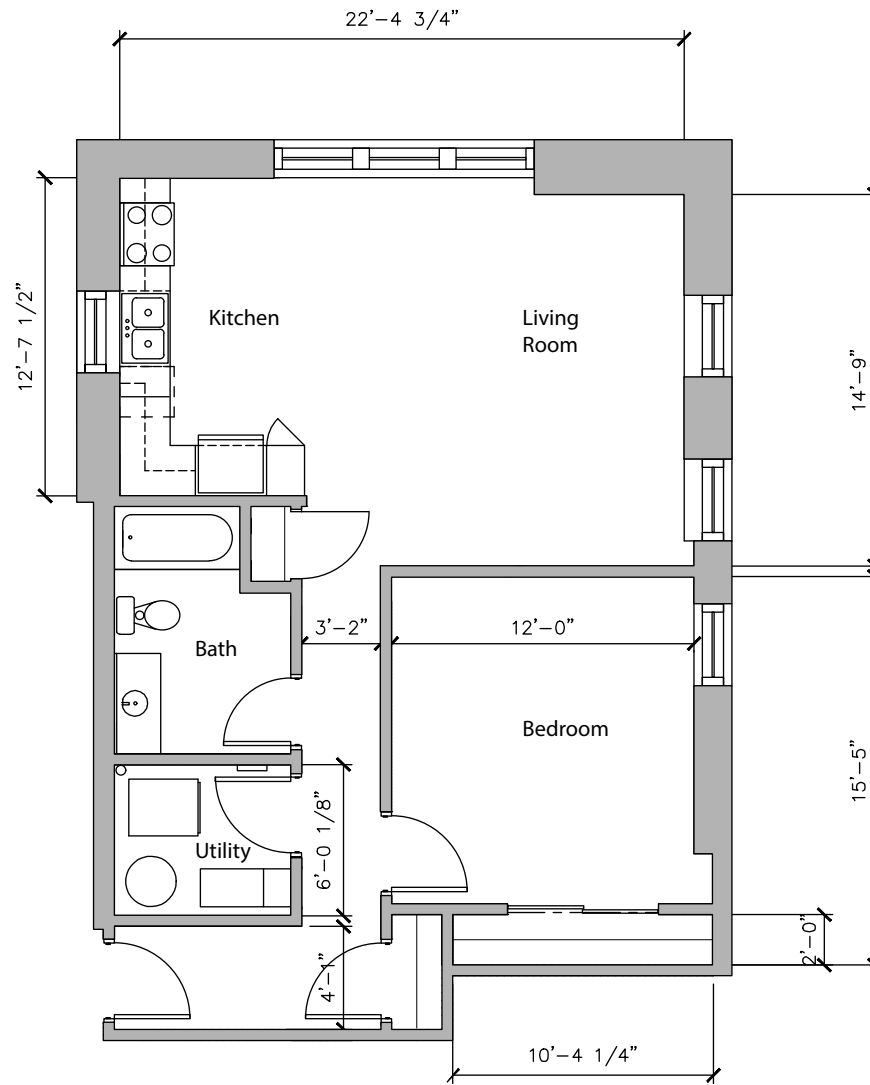

936

DELAWARE

FLOOR PLANS

936
 DELAWARE

ELLCOTT
 DEVELOPMENT

APT 301
 1 BEDROOM, 1 BATH - 794 SF

936
 DELAWARE

ELLCOTT
 DEVELOPMENT

APT 302
 2 BEDROOM, 1 BATH - 800 SF

936
DELAWARE

ELLICOTT
DEVELOPMENT

APT 303

1 BEDROOM, 1 BATH - 793 SF

936
 DELAWARE

ELLICOTT
 DEVELOPMENT

APT 304
 2 BEDROOM, 1 BATH - 935 SF

936
DELAWARE

ELLCOTT
DEVELOPMENT

APT 305
2 BEDROOM, 1 BATH - 894 SF

936
 DELAWARE

ELLICOTT
 DEVELOPMENT

APT 306
 1 BEDROOM, 1 BATH - 737 SF

936
 DELAWARE

ELLICOTT
 DEVELOPMENT

APT 307
 2 BEDROOM, 1 BATH - 941 SF