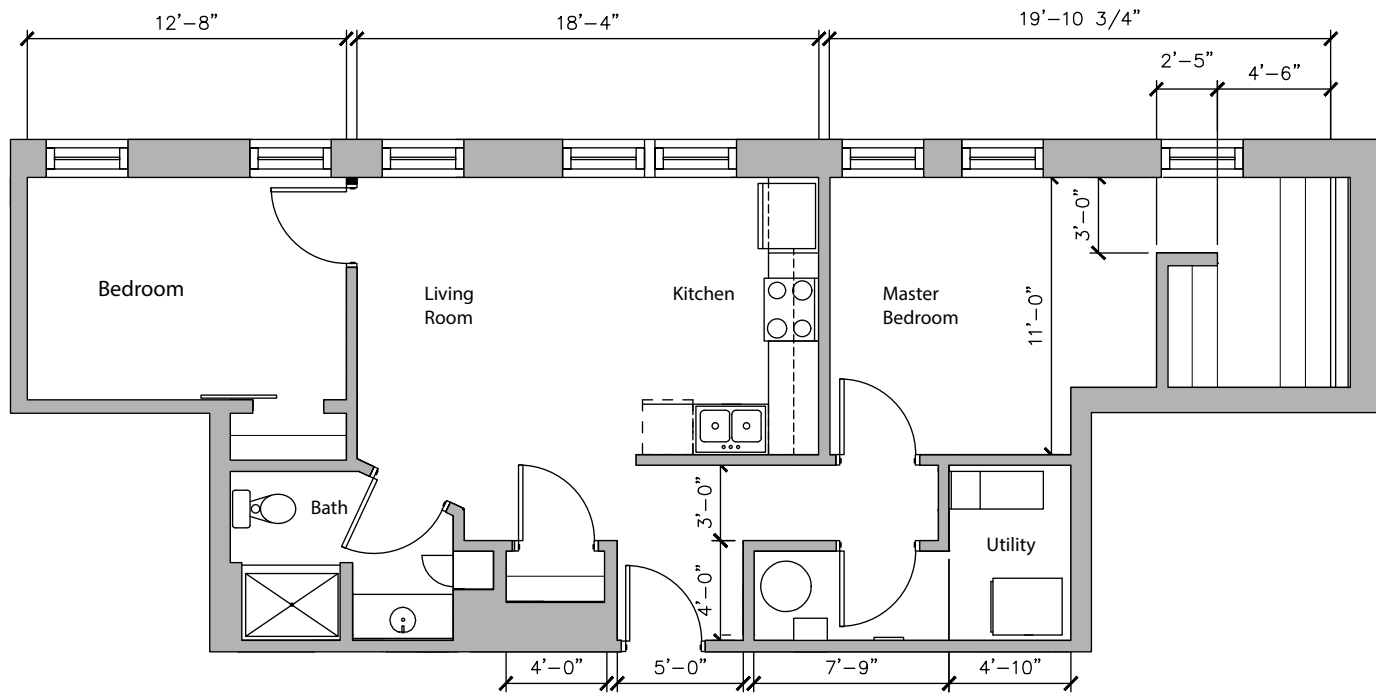

936

DELAWARE

FLOOR PLANS

936
 DELAWARE

ELLCOTT
 DEVELOPMENT

APT 301
 1 BEDROOM, 1 BATH - 794 SF

936
 DELAWARE

ELLCOTT
 DEVELOPMENT

APT 302
 2 BEDROOM, 1 BATH - 800 SF

936
DELAWARE

ELLICOTT
DEVELOPMENT

APT 303

1 BEDROOM, 1 BATH - 793 SF

936
 DELAWARE

ELLICOTT
 DEVELOPMENT

APT 304
 2 BEDROOM, 1 BATH - 935 SF

936
DELAWARE

ELLCOTT
DEVELOPMENT

APT 305
2 BEDROOM, 1 BATH - 894 SF

936
 DELAWARE

ELLICOTT
 DEVELOPMENT

APT 306
 1 BEDROOM, 1 BATH - 737 SF

936
 DELAWARE

ELLICOTT
 DEVELOPMENT

APT 307
 2 BEDROOM, 1 BATH - 941 SF