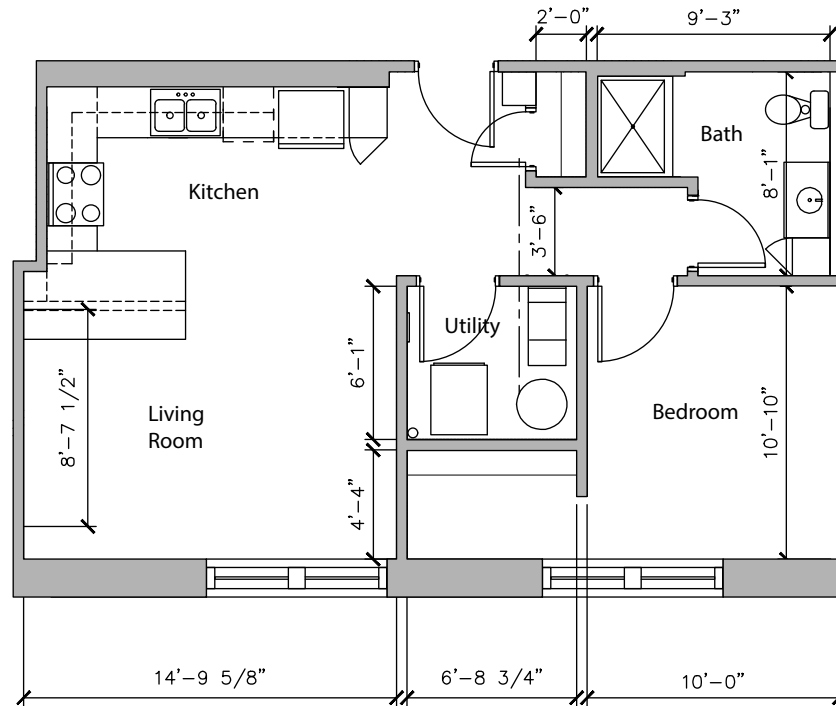

936

DELAWARE

FLOOR PLANS

936
 DELAWARE

ELLCOTT
 DEVELOPMENT

APT 301
 1 BEDROOM, 1 BATH - 794 SF

936
 DELAWARE

ELLCOTT
 DEVELOPMENT

APT 302
 2 BEDROOM, 1 BATH - 800 SF

936
DELAWARE

ELLICOTT
DEVELOPMENT

APT 303

1 BEDROOM, 1 BATH - 793 SF

936
 DELAWARE

ELLICOTT
 DEVELOPMENT

APT 304
 2 BEDROOM, 1 BATH - 935 SF

936
DELAWARE

ELLCOTT
DEVELOPMENT

APT 305
2 BEDROOM, 1 BATH - 894 SF

936
 DELAWARE

ELLICOTT
 DEVELOPMENT

APT 306
 1 BEDROOM, 1 BATH - 737 SF

936
 DELAWARE

ELLICOTT
 DEVELOPMENT