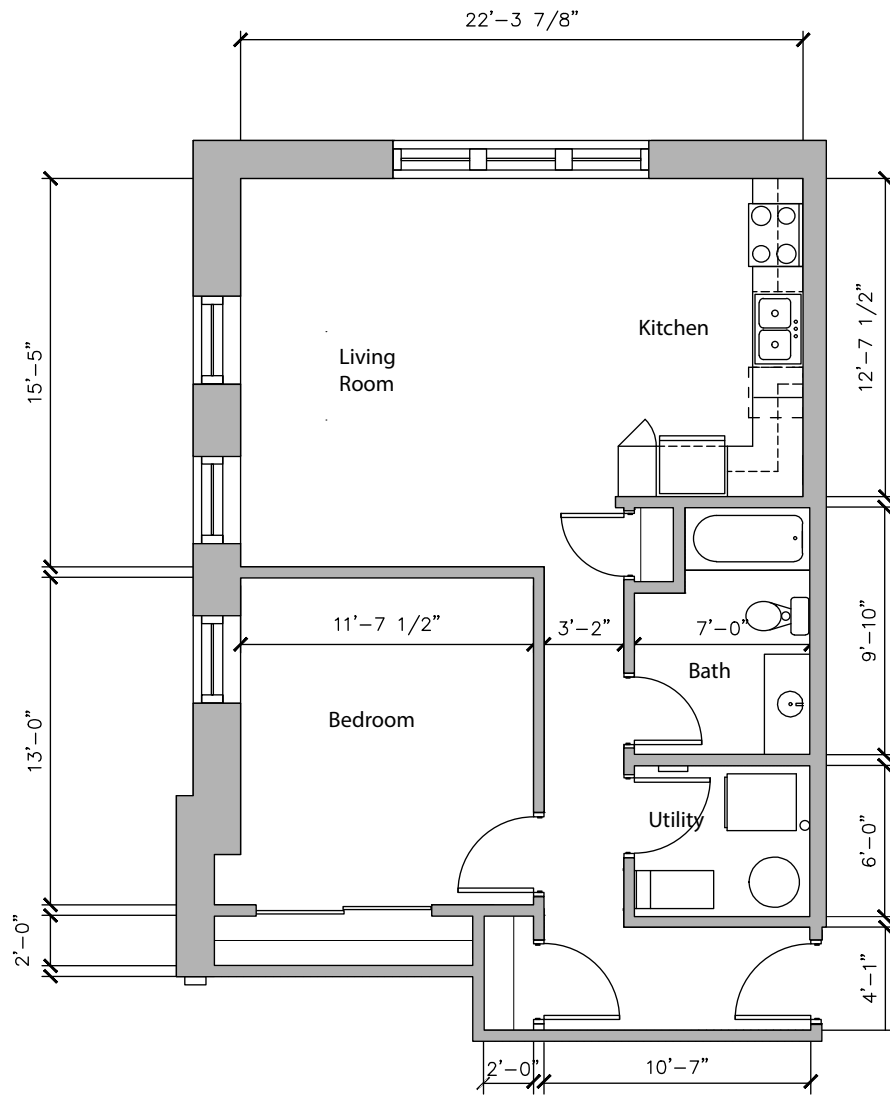

936

DELAWARE

FLOOR PLANS

936
 DELAWARE

ELLCOTT
 DEVELOPMENT

APT 301
 1 BEDROOM, 1 BATH - 794 SF

936
 DELAWARE

ELLCOTT
 DEVELOPMENT

APT 302
 2 BEDROOM, 1 BATH - 800 SF

936
DELAWARE

ELLICOTT
DEVELOPMENT

APT 303

1 BEDROOM, 1 BATH - 793 SF

936
 DELAWARE

ELLICOTT
 DEVELOPMENT

APT 304
 2 BEDROOM, 1 BATH - 935 SF

936
DELAWARE

ELLCOTT
DEVELOPMENT

APT 305
2 BEDROOM, 1 BATH - 894 SF

936
 DELAWARE

ELLICOTT
 DEVELOPMENT

APT 306
 1 BEDROOM, 1 BATH - 737 SF

936
 DELAWARE

ELLICOTT
 DEVELOPMENT

APT 307
 2 BEDROOM, 1 BATH - 941 SF