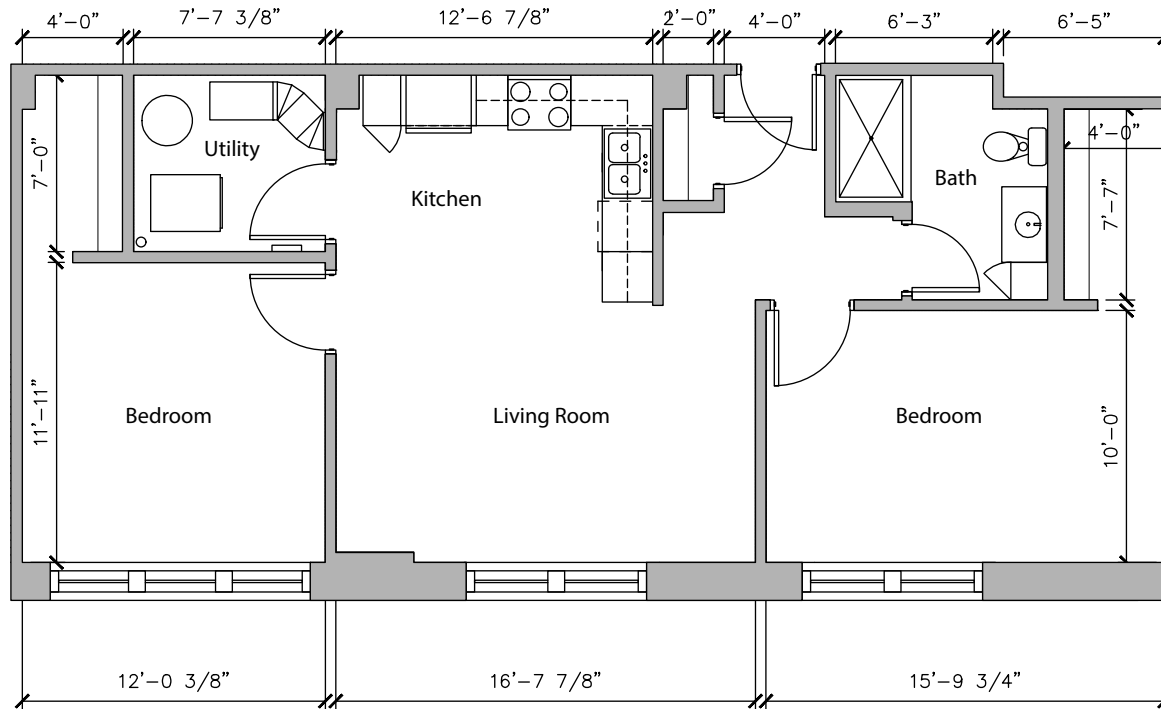

936

DELAWARE

FLOOR PLANS

936
 DELAWARE

ELLCOTT
 DEVELOPMENT

APT 301
 1 BEDROOM, 1 BATH - 794 SF

936
 DELAWARE

ELLCOTT
 DEVELOPMENT

APT 302
 2 BEDROOM, 1 BATH - 800 SF

936
DELAWARE

ELLICOTT
DEVELOPMENT

APT 303

1 BEDROOM, 1 BATH - 793 SF

936
 DELAWARE

ELLICOTT
 DEVELOPMENT

APT 304
 2 BEDROOM, 1 BATH - 935 SF

936
DELAWARE

ELLCOTT
DEVELOPMENT

APT 305
2 BEDROOM, 1 BATH - 894 SF

936
 DELAWARE

ELLICOTT
 DEVELOPMENT

APT 306
 1 BEDROOM, 1 BATH - 737 SF

936
 DELAWARE

ELLICOTT
 DEVELOPMENT

APT 307
 2 BEDROOM, 1 BATH - 941 SF