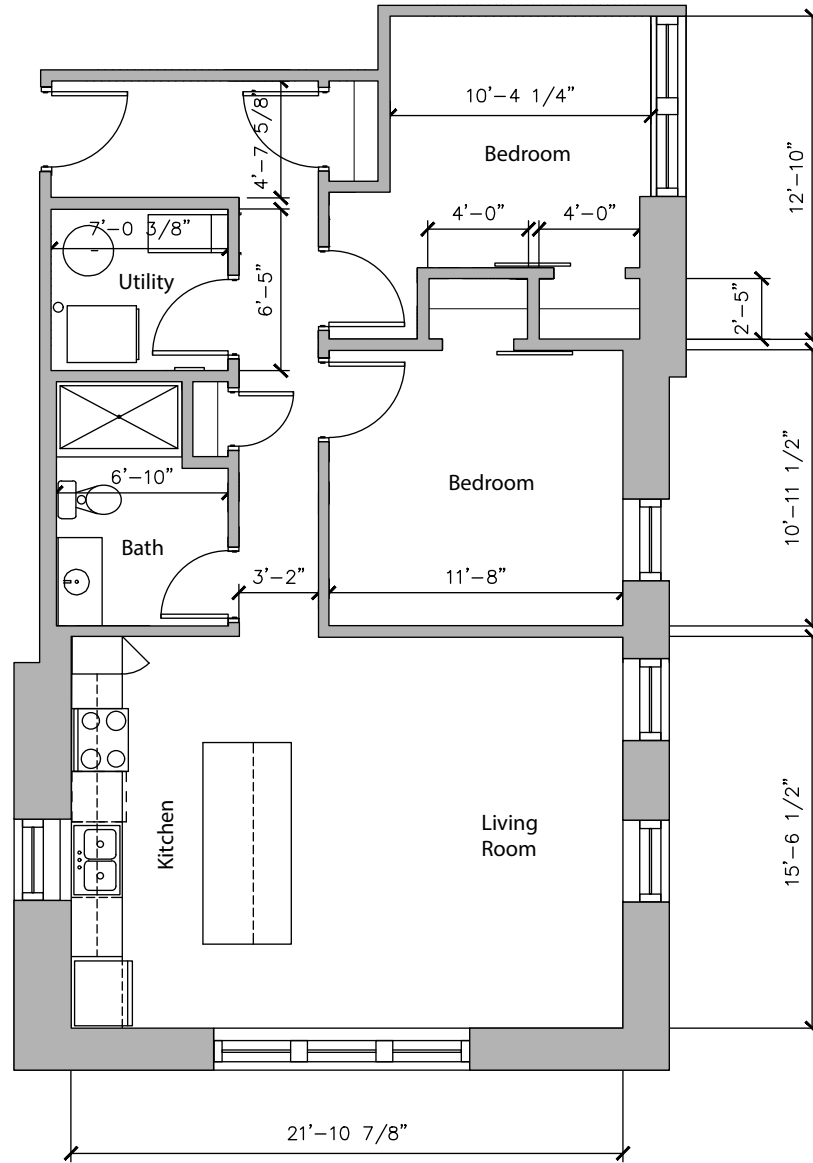

936

DELAWARE

FLOOR PLANS

936
 DELAWARE

ELLCOTT
 DEVELOPMENT

APT 301
 1 BEDROOM, 1 BATH - 794 SF

936
 DELAWARE

ELLCOTT
 DEVELOPMENT

APT 302
 2 BEDROOM, 1 BATH - 800 SF

936
DELAWARE

ELLICOTT
DEVELOPMENT

APT 303

1 BEDROOM, 1 BATH - 793 SF

936
 DELAWARE

ELLICOTT
 DEVELOPMENT

APT 304
 2 BEDROOM, 1 BATH - 935 SF

936
DELAWARE

ELLCOTT
DEVELOPMENT

APT 305
2 BEDROOM, 1 BATH - 894 SF

936
 DELAWARE

ELLICOTT
 DEVELOPMENT

APT 306
 1 BEDROOM, 1 BATH - 737 SF

936
 DELAWARE

ELLICOTT
 DEVELOPMENT

APT 307
 2 BEDROOM, 1 BATH - 941 SF